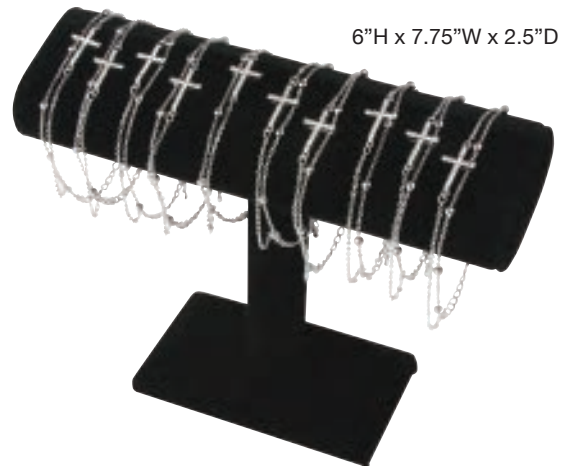

6"H x 7.75"W x 2.5"D

#EMCB10 -75
10 Piece Cross Bracelet Assortment

7 80308 20151 3

#EM3 Display -3

7 80308 20149 0