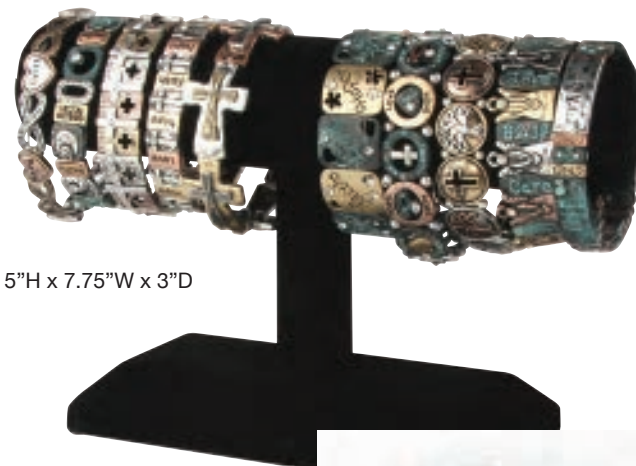

98073 - 10

Life is tough. But I am tougher.

Cuff

BRACELETS

Our stackable Cuff bracelets are made of a brass base - with Zinc accents. Carded for easy display. Choose from 2 designs!

I am Blessed.

98402 - 9

Believe: To have a firm persuasion approaching to certainty

98403 - 9

meaningful

BRACELETS

Each stretchable bracelet is made of Copper and has Silver, Brass and Copper overlays on them along with a durable Rhodium plating that prevents tarnishing. Many pieces are accented with Austrian Crystals. Choose from 21 designs!