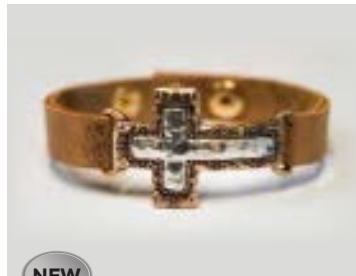

98359 - 7.5
7 80308 98359 4

98360 - 7.5
7 80308 98360 0

98361 - 7.5
7 80308 98361 7

NEW

98383 - 7.5
7 80308 98383 9

NEW

98384 - 7.5
7 80308 98384 6

NEW

98382 - 7.5
7 80308 98382 2

Each Leather Snap Bracelet is crafted with a Zinc base and has a Silver, Brass or Copper overlay. Snap Closure. Choose from several inspirational designs.

Story BRACELETS

Story Braceles 98334 is made of suede and have a sliding knot closure for a perfect fit every time. Bracelets 98337-98413 are stretchable. Each is accented with beautiful Semi-Precious stones and Zinc metal. Choose from 6 designs.