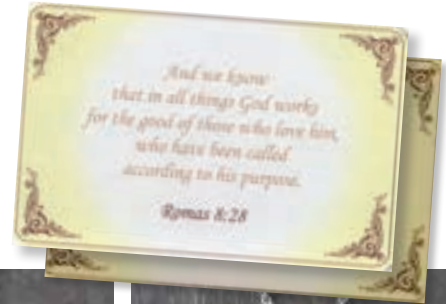

Adorned

NECKLACES

Our Adorned 30" Necklaces are made with a Zinc base and have Copper, Silver, or Brass overlays. Each comes with a coordinating inspirational card. Choose from 4 designs!

98070 - 10

"For I know the plans I have for you," declares the LORD, "plans to prosper you and not to harm you, plans to give you hope and a future." Jeremiah 29:11