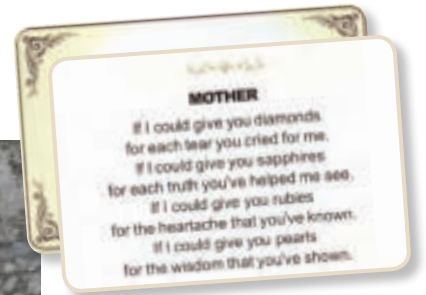

98324 - 7.5

7 80308 98324 2

Mother

If I could give you diamonds for each tear you cried for me. If I could give you sapphires for each truth you've helped me see. If I could give you rubies for the heartache that you've known. If I could give you pearls for the wisdom that you've shown.

Each Twisted Bangles comes with a card inscribed with a matching saying or prayer.